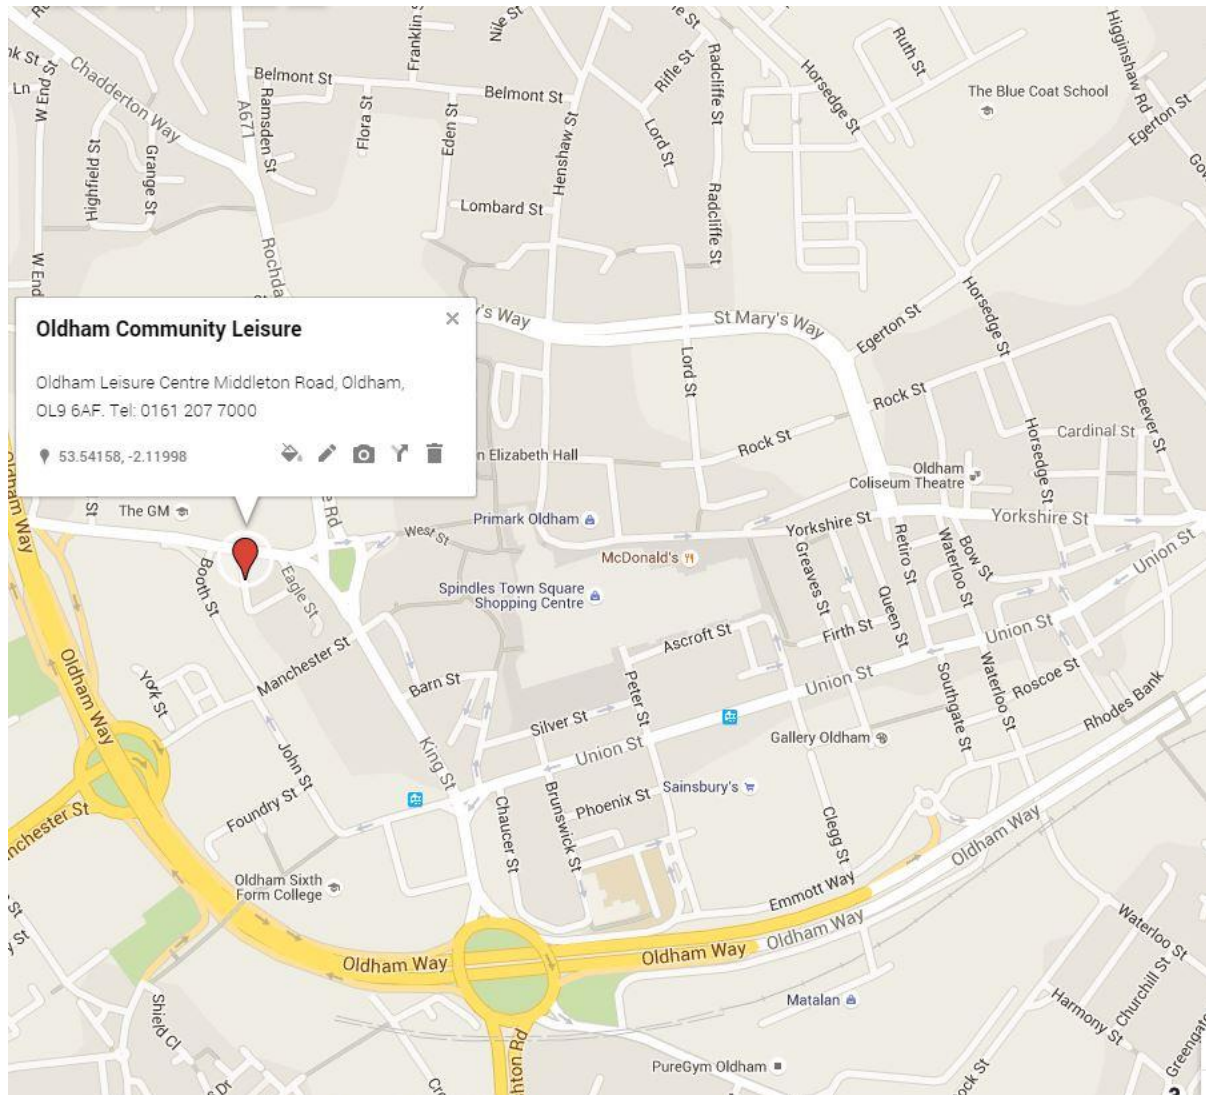

Oldham Community Leisure - How to get there

Full address:

Oldham Leisure Centre, Middleton Road, Oldham, OL9 6AF.

(**If using SAT NAV please use postcode OL9 6EJ**)

Tel: 0161 207 7000

Map:

Parking:

Parking is available on site but has limited spaces. Bloom Street Car Park is an alternative and is situated on the next street down from the Centre.

By Bus:

The bus station is located next to the Spindles Shopping Centre

By Tram:

King Street Station is located at the end of Union Street.